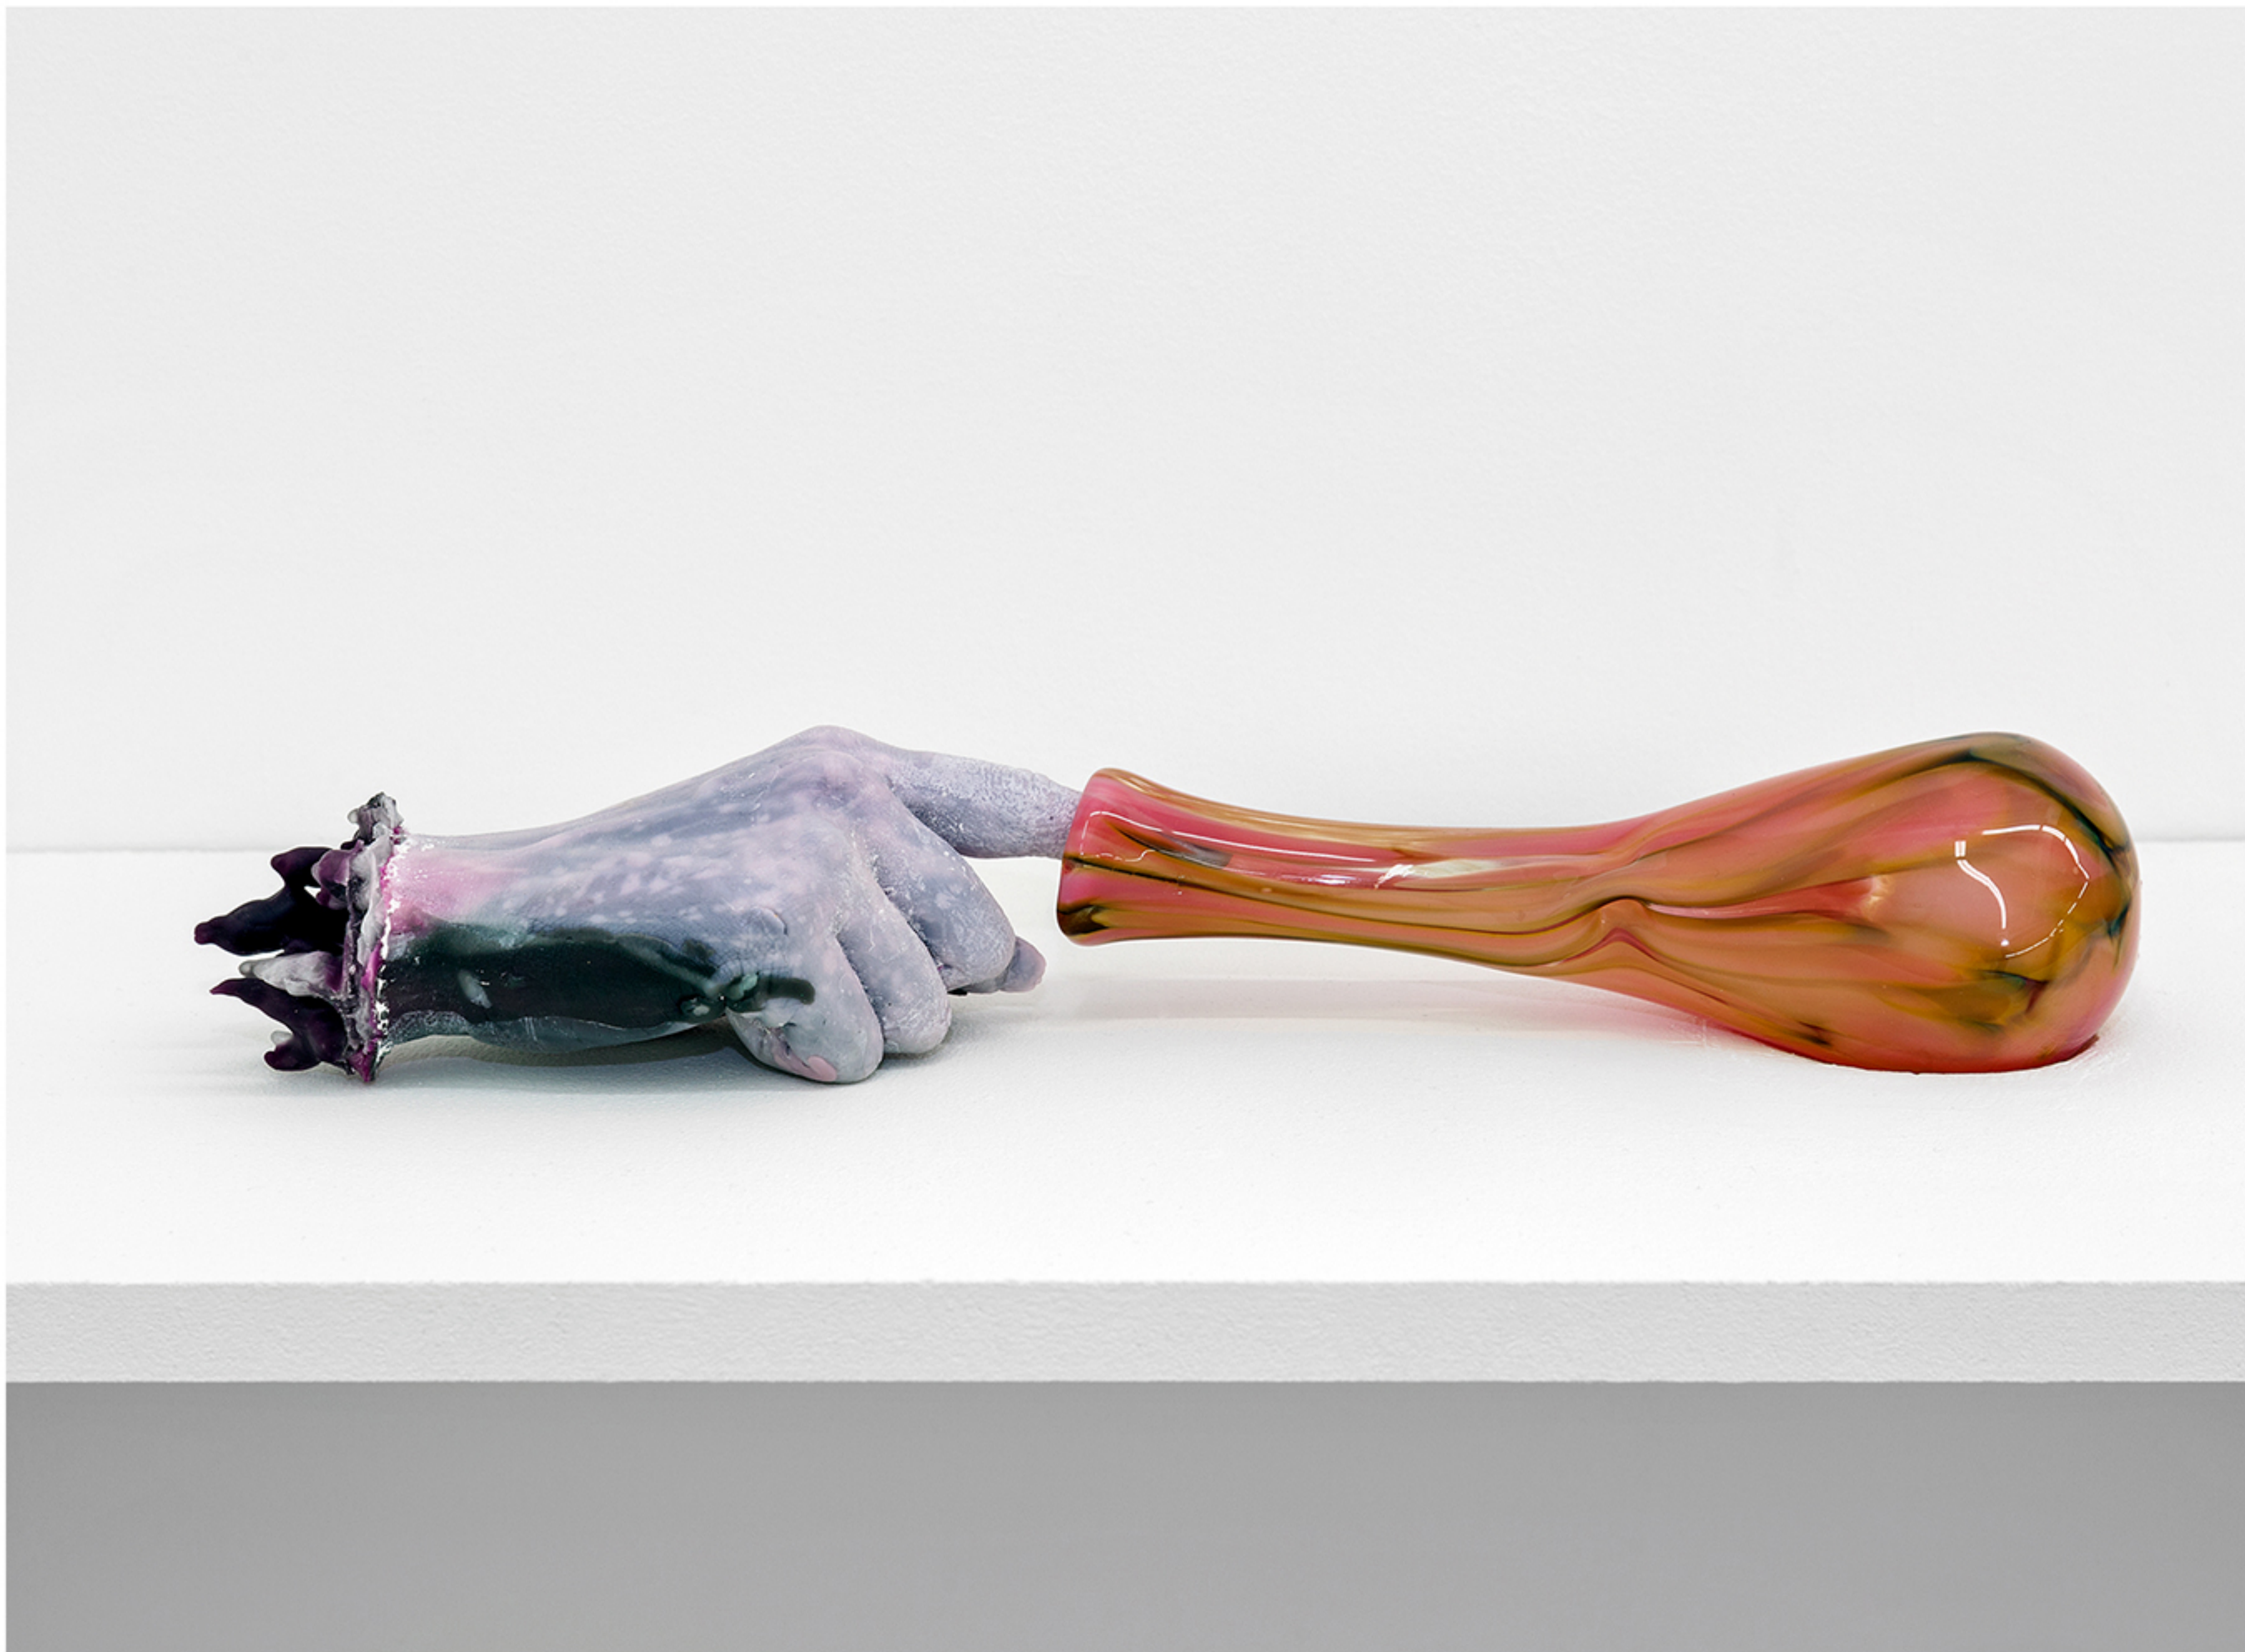

ss/ml or 5 breaths piercing a wall
2015
31" 33" x 15"
Blown glass