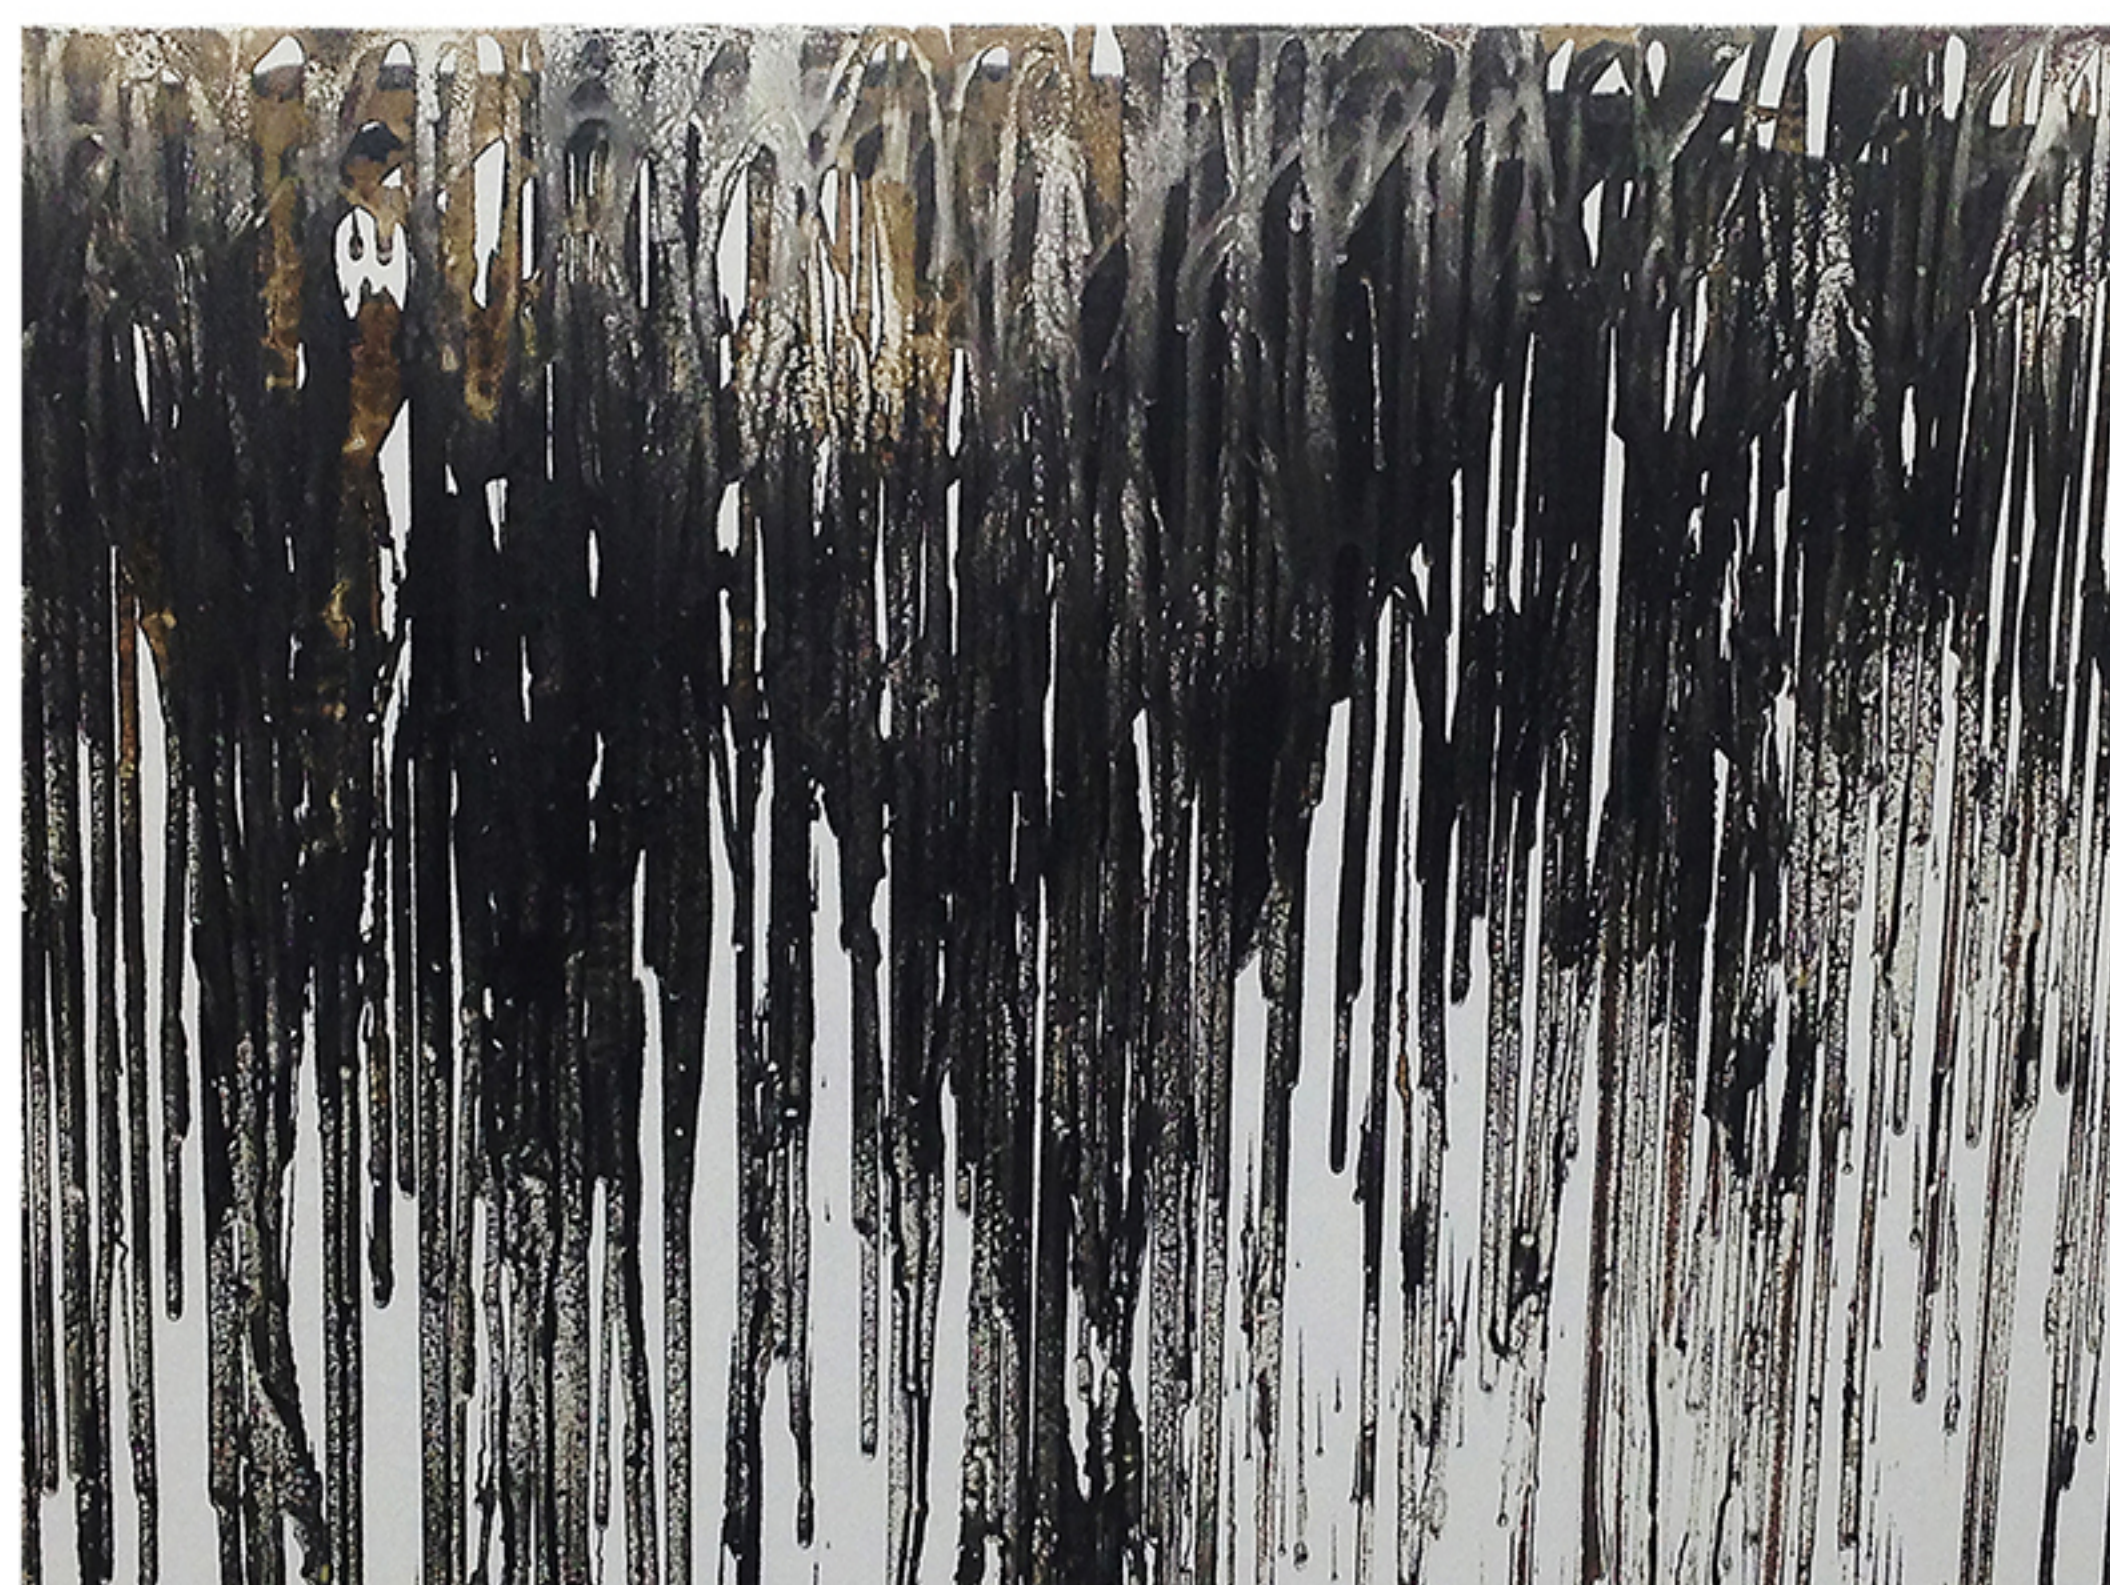

Kelly Akashi
SSoftIY installation view
2015

Detail of *Figure t*
2015
Painted wood, silver gelatin

SSoftIIY installation view
2015

Tangle 1
2015
43" 14" x 8"
Epoxy clay, wax, brass rings, bronze wire

Tangle 2
2015
44" 10" x 9"
Epoxy clay, wax, brass rings, bronze wire